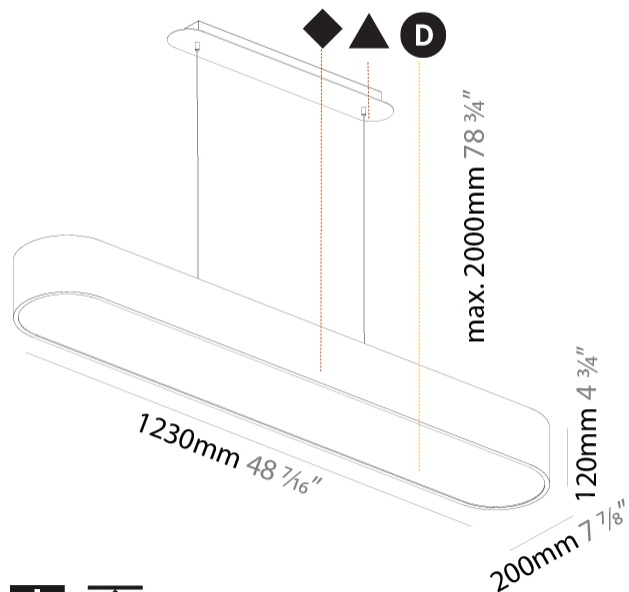

GENERAL

Series: Smoothy
Subseries: Smoothline
Brand: Prolicht
Division: Architectural
Mounting Type: Suspension
Mounting Location: Ceiling
Subcategory: Profile

PHYSICAL

Shape: Oblong
Length (mm): 1230
Length (in): 48 7/16
Width (mm): 200
Width (in): 7 7/8
Height (mm): 120
Height (in): 4 3/4
Max. Overall Height (mm): 2120
Max. Overall Height (in): 82 1/2
Light Distribution: Direct
Weight (kg): 8.855
Weight (lbs): 19.48
Diffuser: PMMA - Opal or Micro-Prism
Fixture Finish: SSR / BKV / CWI / CRY / HAB / UFT / ITA / RUA / FTG / MYG / LOD / PUS / FRO / FUP / KIA / POP / BLS / SPG / MEY / GOH / GUM / CHC / COM / ABZ / JAG / OBR / MOS / ROR
Fixture Material: Extruded Aluminum / Steel
Cable Details: 2000mm / 78 3/4"

ELECTRICAL

Lamp Type: LED (Zhaga Standard)
Input Wattage (W): 42
Total Output Wattage (W): 38
Dimming: Tri-Mode (Non-Dimming and Phase Dimming (120Vac only) and 0-10V Dimming)
Driver Included: Yes
Driver Location: Integrated
Driver Type: Constant Current - Universal
Driver Class: Class 1
Input Voltage (V): 120 - 277
Constant Current (MA): 500

LED

Number of LEDs: 12
Color Temperature (°K): 3000 / 3500 / 4000
Max. Delivered Lumen (lm): 2920 / 3146 / 3210
CRI: >80 CRI
Lamp Life (hrs): 50000

OPTICAL

RATINGS AND CERTIFICATIONS

Certified By: Certified for North American Standards
IP rating: IP20